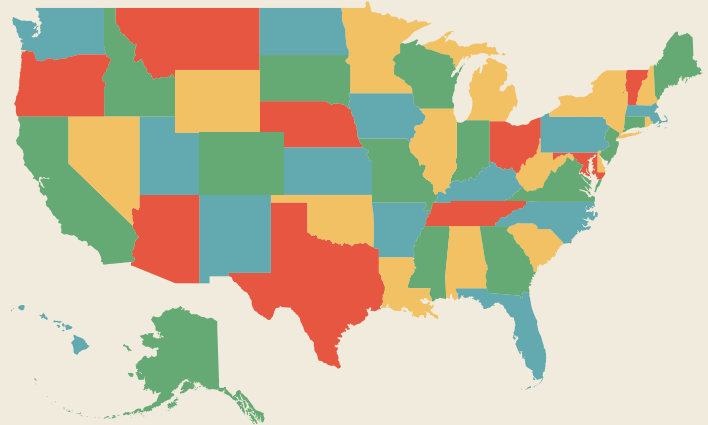

Recreational Vehicles

Highly trained RV specialists for speed, accuracy and consistency.

Trust the expertise of PDA's certified RV appraisers for fast, accurate and consistent estimates. Our RV appraisal services include writing estimates for Class A, B, C and Super C motor homes, 5th wheel campers, travel trailers, toy haulers, pop-ups and truck campers.

PDA appraisers in offices across the United States have been certified through our RV Certification Program.

Thorough service for better appraisals

- Damage analysis
- Exterior and interior components
- Construction
- Electrical/plumbing/gas systems
- Finishing procedures
- Total losses
- Investigations

Real-world Knowledge

At the PDA training facility, appraisers undergo live estimate training and study examples of actual RV claims. The course includes hands-on RV inspection and a visit to a manufacturing facility so appraisers can see how these vehicles are constructed. To help contain costs and shorten the cycle time on each claim, PDA training emphasizes accurate invoicing and alternative parts usage (APU) educating appraisers on how to find the price of used parts immediately online, instead of waiting for RV dealers to quote OEM parts.

Be sure to assign your claim online for instant assignment to the nearest PDA recreational vehicle appraiser anywhere in the United States, or contact our Client Services Center.

Client Services Center:

(800) 872-4732 | pdacorporation.com | csc@pdaorg.net